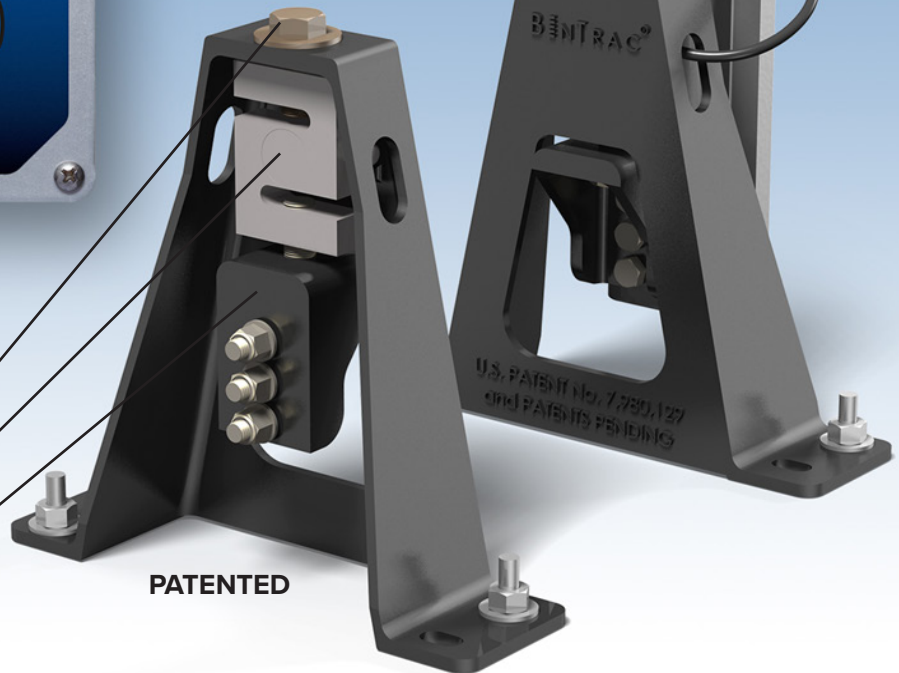

BINTRAC®

Bin Weighing Systems

- Easily retrofit existing bins – bins need not be empty
- 3-year loadcell warranty upgrade includes lightning coverage
- Improved feed monitoring accuracy increases profits
- Interface with Prism Controls System

LIFTING BOLT

LOADCELL

LEG MOUNT

PATENTED

Low Cost, Accurate, Reliable inventory monitoring and tracking of feed usage to help optimize egg production