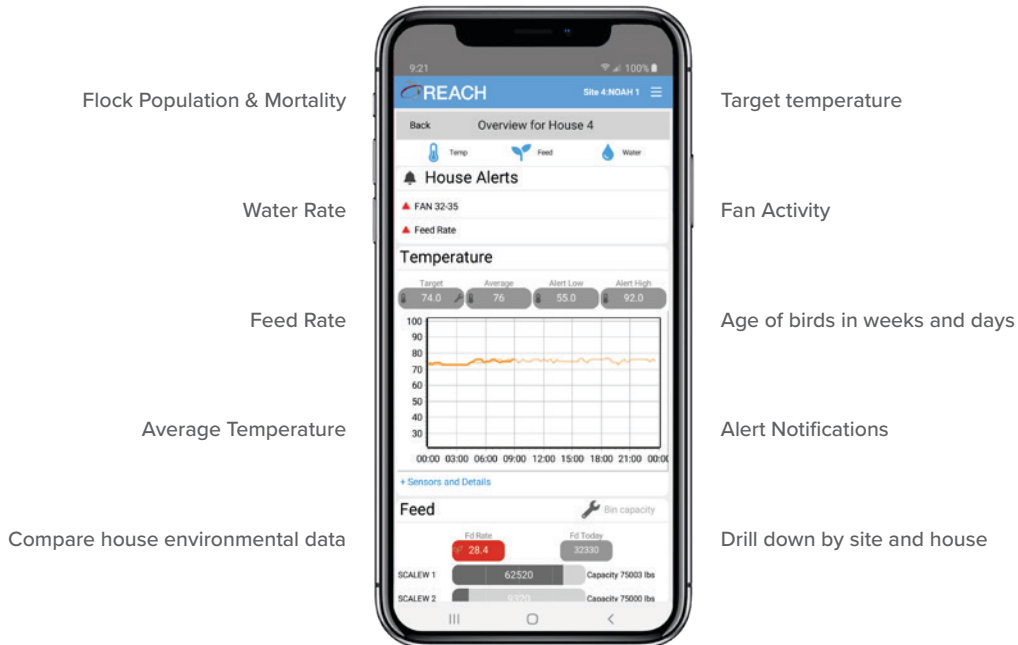

ACCESS YOUR FARM. ANYWHERE. ANYTIME.

ACCESS YOUR FARM 24/7/365

Prism Controls Reach gives you the peace of mind that comes from 24/7/365 days of visibility into your farm's environmental performance. Now you can access your farm's data right from your phone.

ACCESS YOUR FARM 24/7/365

Prism Controls Reach provides access to your farm's environmental data and alerts wherever and whenever you need it. No more waiting until you're at the farm. Now your farm's environmental data is at your fingertips.

TAKE CONTROL

With Prism Controls' Reach, you're in control.

- Update flock mortality data
- Compare house to house performance
- Respond to alerts in real time
- Drill down by site and house
- Managed user access and permissions

REAL-TIME DATA

Easily access real-time data and alerts right from your phone.

REACH FEATURES:

- Easier access to your farm
- Real time visibility into site data where and when you need it
- Unlimited house and site integration - REACH expands with you
- One click access to tech support
- Integrates with both Noah and Atlas
- Automatic updates with upgraded capabilities included
- 24/7/365 day access
- Secure access to your farm's environmental control system
- Compatible with Android and iPhone 7 and newer